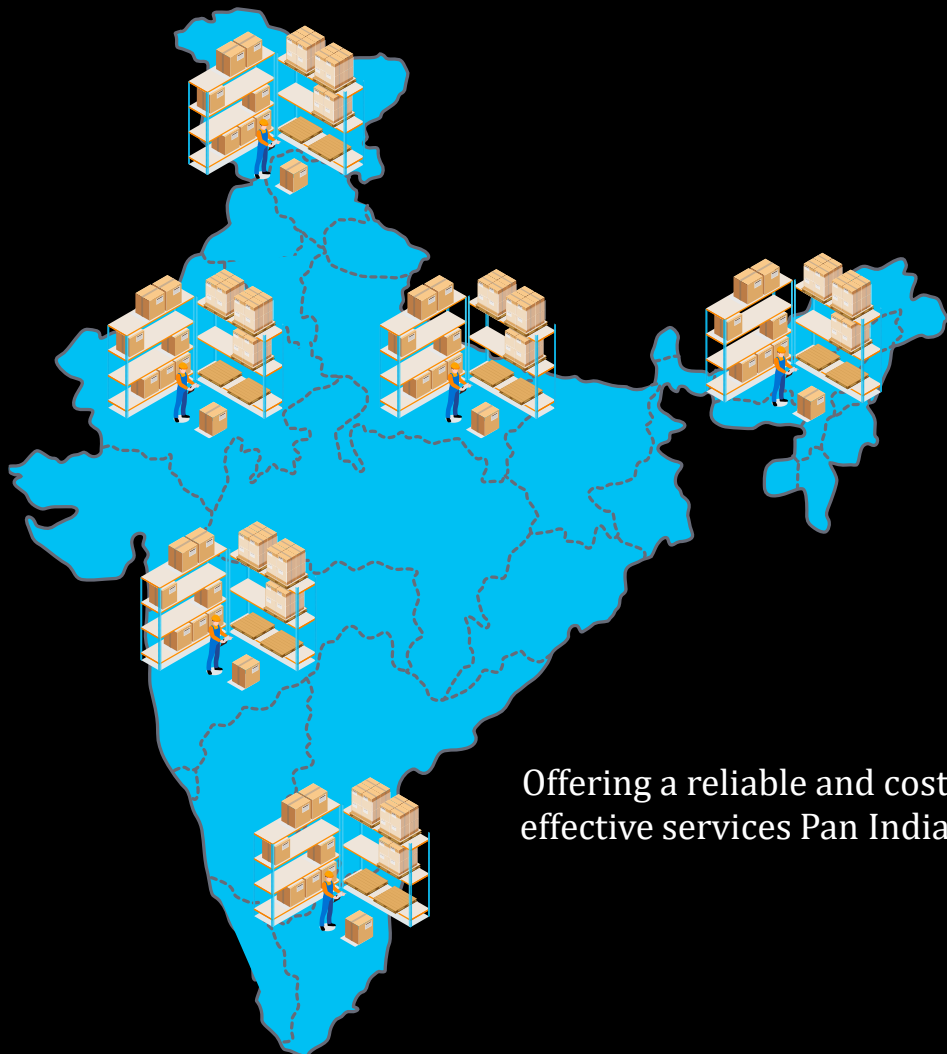

COMPLETE AUTOMOBILE MANAGEMENT FOR FLEET OWNERS

Mission: From Procurement to Retirement, a complete customer driven solution for a Fleet..

Vision: To provide a platter of solutions to a fleet on a Pan India basis by offering a reliable and cost effective services . Always aim to meet and exceed our customers requirement.